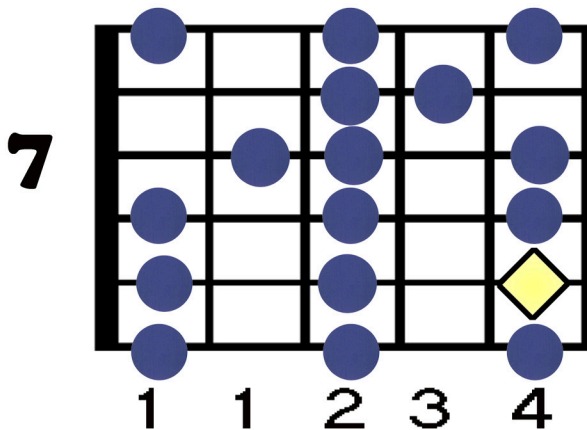

Phrygian Scale (7 positions)

◆ Tonic/Root of the scale

AMG - Guitar

Mr. Thomas