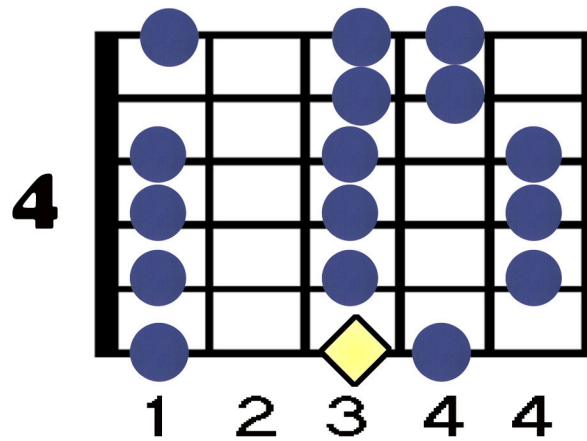

Phrygian Scale (7 positions)

◆ Tonic/Root of the scale

AMG - Guitar

Mr. Thomas