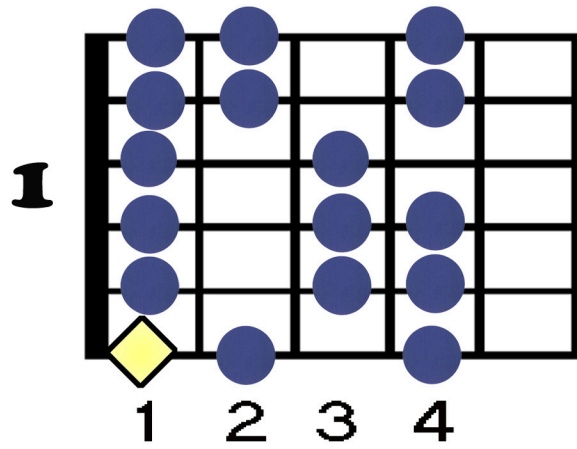

Phrygian Scale (7 positions)

◆ Tonic/Root of the scale

AMG - Guitar

Mr. Thomas