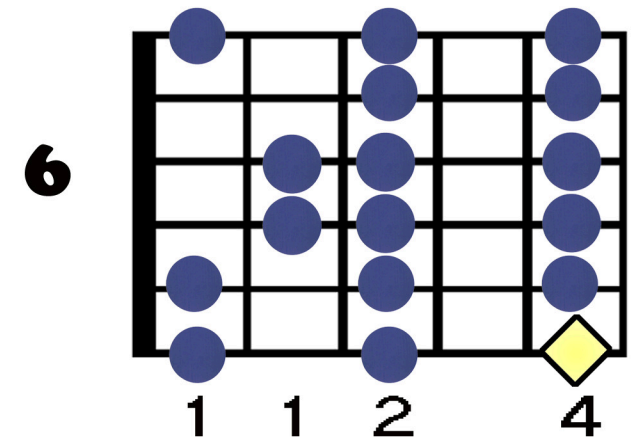

Phrygian Scale (7 positions)

◆ Tonic/Root of the scale

AMG - Guitar

Mr. Thomas