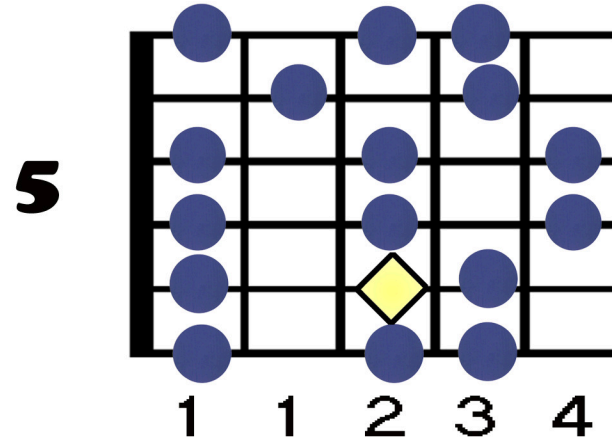

Phrygian Scale (7 positions)

◆ Tonic/Root of the scale

AMG - Guitar

Mr. Thomas