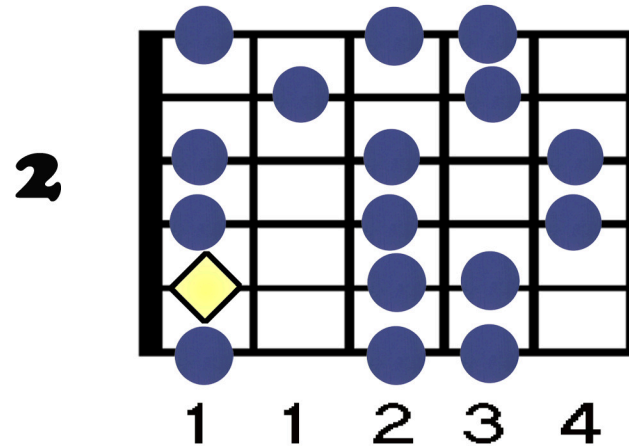

# Dorian Scale (7 positions)

◆ Tonic/Root of the scale

AMG - Guitar

Mr. Thomas