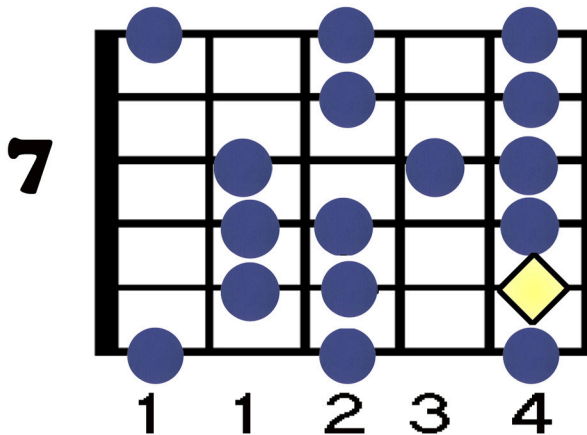

# Dorian Scale (7 positions)

◆ Tonic/Root of the scale

AMG - Guitar

Mr. Thomas