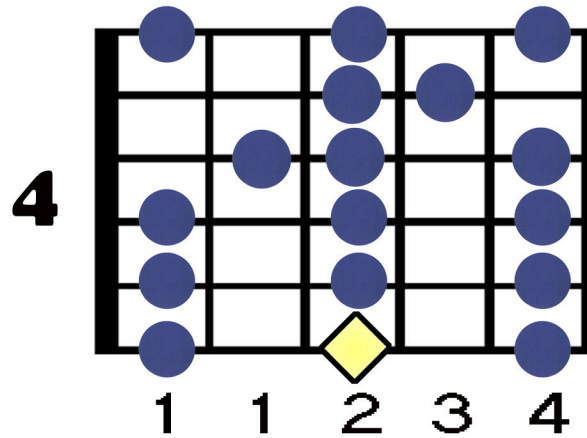

# Dorian Scale (7 positions)

◆ Tonic/Root of the scale

AMG - Guitar

Mr. Thomas