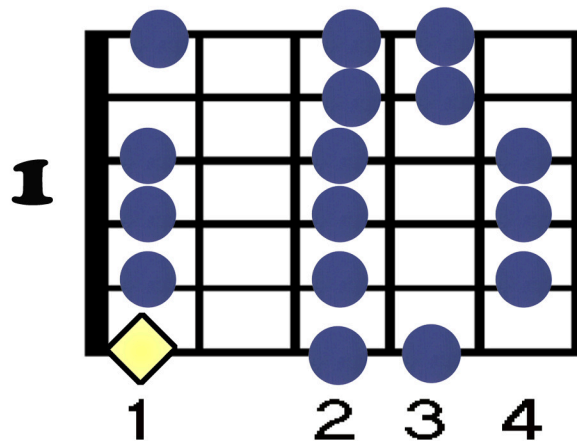

# Dorian Scale (7 positions)

◆ Tonic/Root of the scale

AMG - Guitar

Mr. Thomas