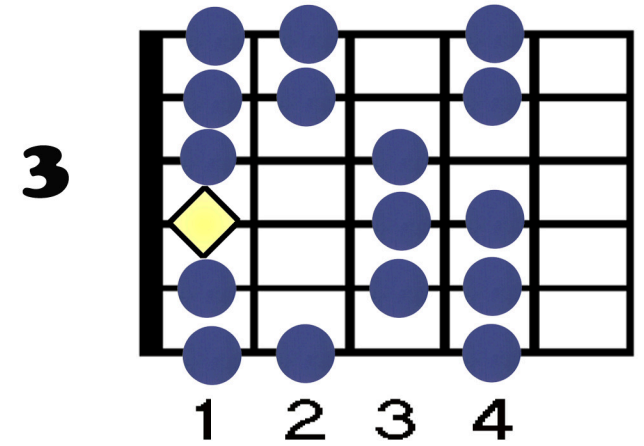

# Dorian Scale (7 positions)

◆ Tonic/Root of the scale

AMG - Guitar

Mr. Thomas