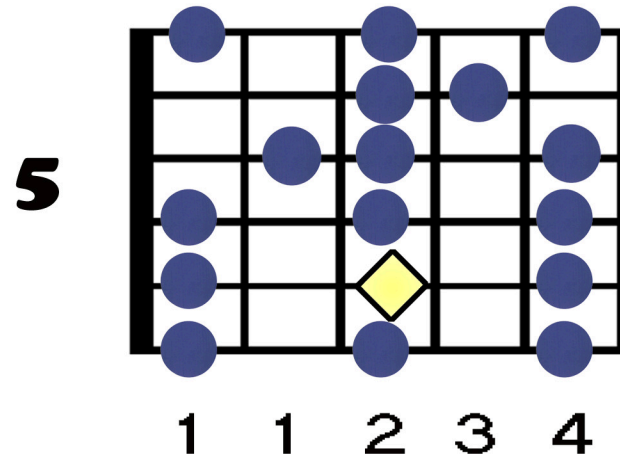

# Dorian Scale (7 positions)

◆ Tonic/Root of the scale

AMG - Guitar

Mr. Thomas