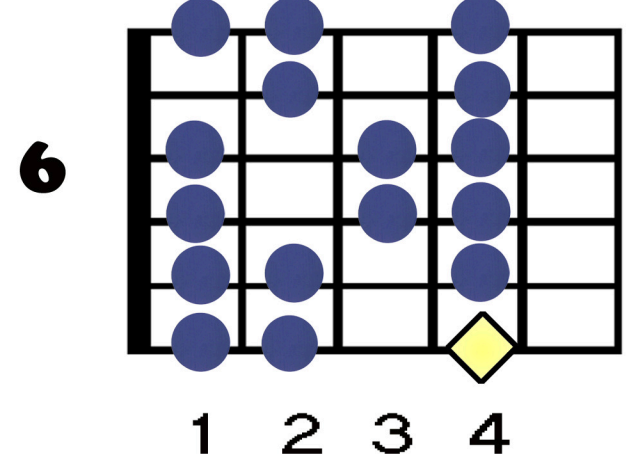

# Dorian Scale (7 positions)

◆ Tonic/Root of the scale

AMG - Guitar

Mr. Thomas